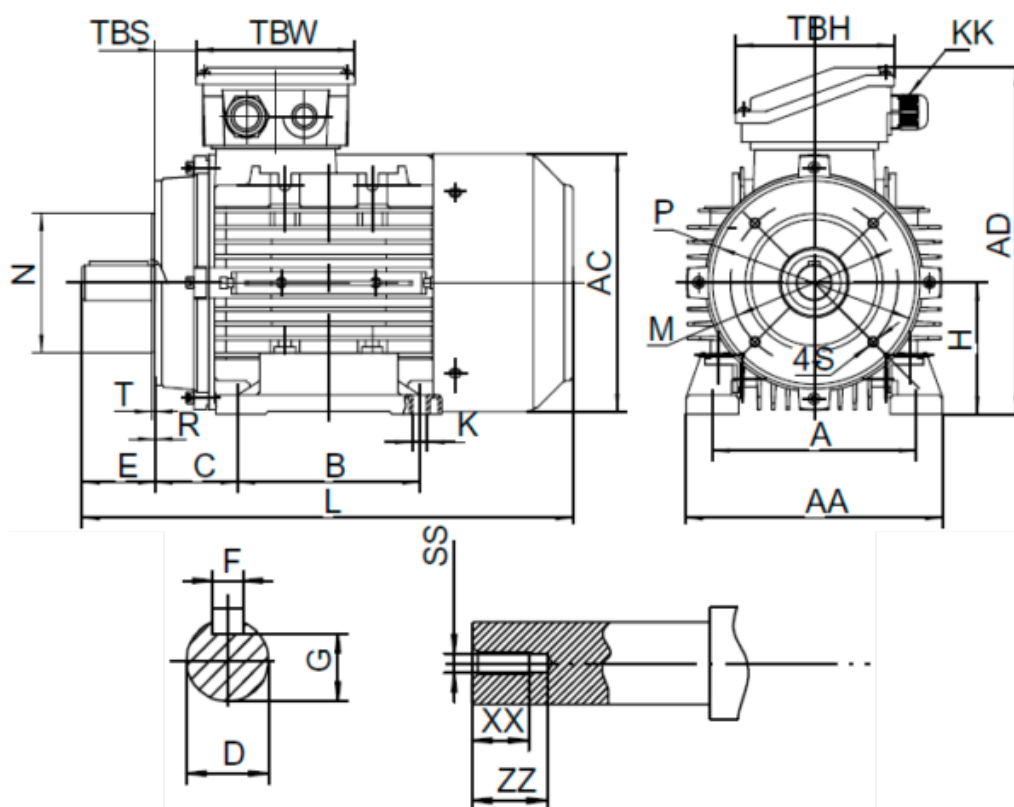

Data Sheet

Article number: 2518003002160140

Description: Kleedrive T3A 90L2-2 3.0kw 2800 rpm UL/CSA
3x230/400V 50 HZ IP55 B34 Eff=82,7%

Measures

A = 140	F = 8	R = 0	ZZ = 25
AA = 176	G = 20	S = M8	
AC = Ø177	H = 90	SS = M8	
AD = 235	HD = 145	T = 3	
B = 125	L = 338	TBH = 109	
C = 56	M = Ø115	TBS = 28.5	
D = Ø24	N = Ø95	TBW = 109	
E = 50	P = Ø140	XX = 19	